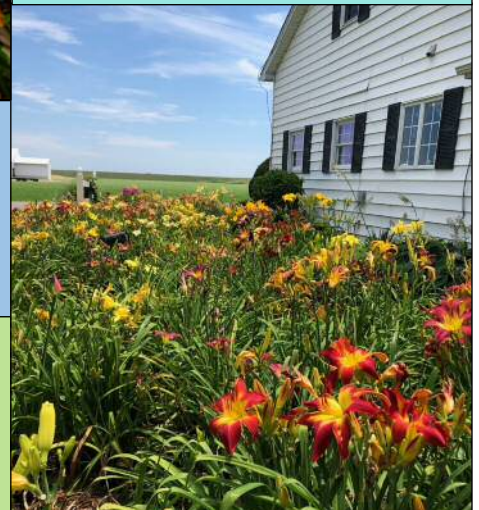

B. Mike & Denise Anders – Approximately 2400 registered cultivars and seedlings on a half-acre city lot. Mostly large-flowering classic forms. Significant historical collection of cultivars by Moldovan, Woodhall, and Valente, and a substantial number of non-registered seedlings by Steve Moldovan and Mark Carpenter. Features a wide array of classic garden art. ADS member.

**Like us on Facebook:
Flag City Daylily Tour**

For more information:
anders@findlay.edu or 419-889-8827
www.pplantpeddler.com

D. Linda & David Spahr – Classic country garden surrounding a white farm house at a bend in the road. 800+ daylilies (old and new) mixed with hostas, perennials, and annuals. Many double daylily cultivars, as well as numerous tall and late bloomers. ADS member.