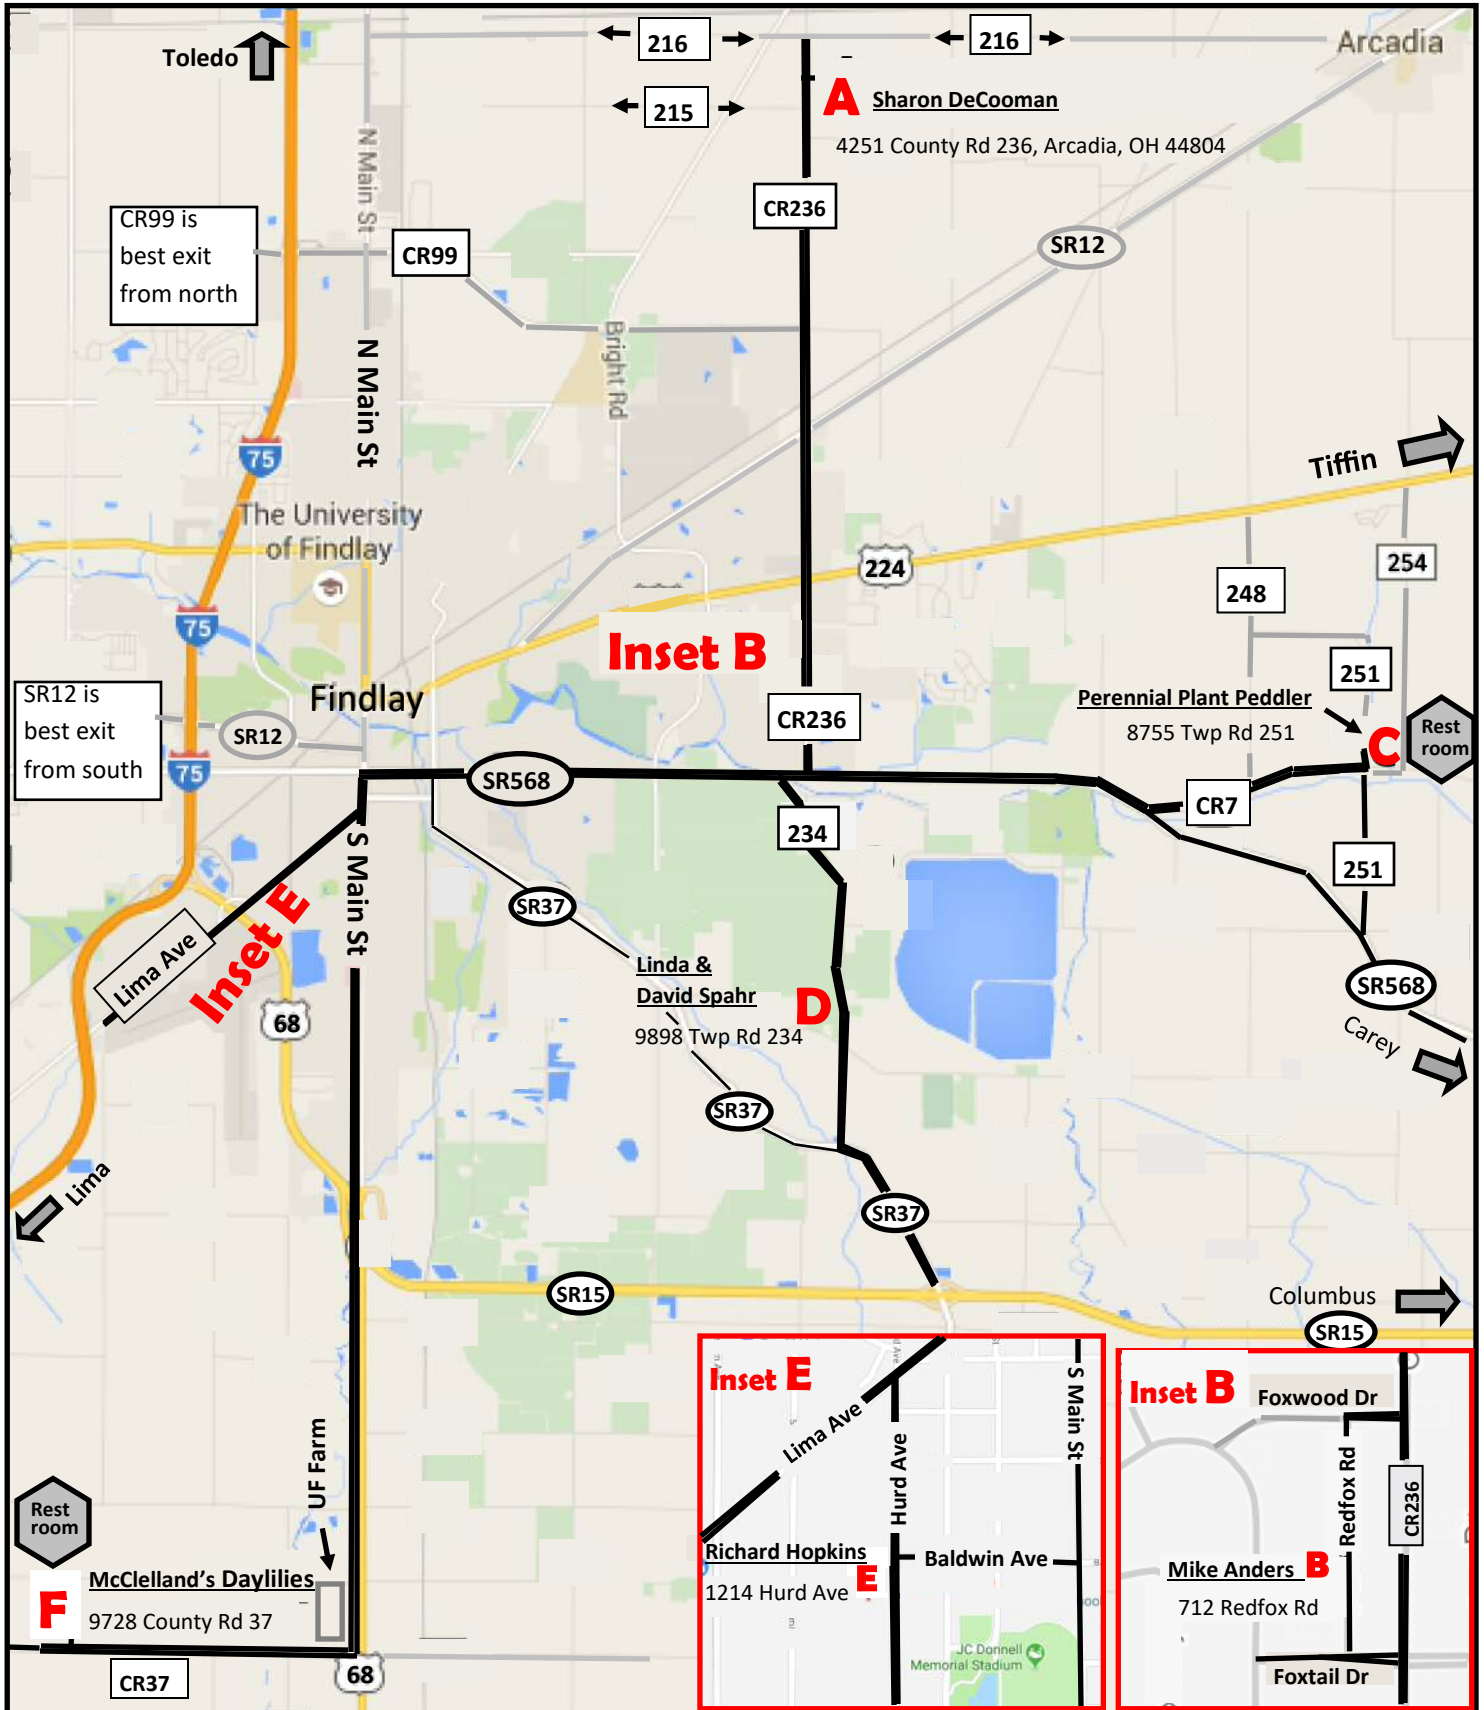

5th Annual *Flag City Daylily Tour*

Unique daylily gardens around Findlay in Northwest Ohio

Self-guided tour of **six** gardens, each with its own special personality

American Daylily Society (ADS) Ambassador

E. Richard & Robin Hopkins -- Over 300 registered daylilies in several beds as a "beginner collection" located in a historic south-end neighborhood. An assortment of hostas as well as various perennials and annuals surround the Victorian house and original carriage house which were built in 1874. Water features and garden art blend with the numerous plants. ADS member.

Public restroom.

Flag City Daylily Tour

Findlay, Ohio

July 10 - 12, 2020

Unless otherwise noted,
all addresses are
Findlay, OH 45840.

Tour at your own risk